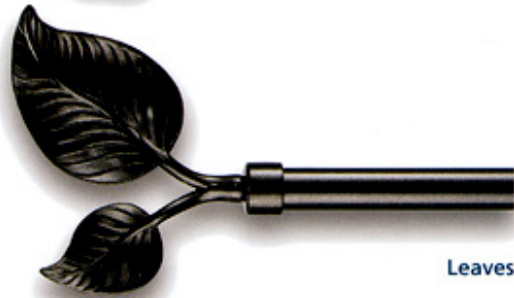

Leaves

Oval Cage

Delta Head

Barley Twist

Spear Head

Hold backs

Rings

Brackets

IRON WORKS

Iron Works Gunmetal

Curl

Round Cage

Fleur De Lys

Leaves

Oval Cage

Delta Head

Barley Twist

Crown Imperial

Fluted ball

Spear Head

Hold backs

Brackets

Rings