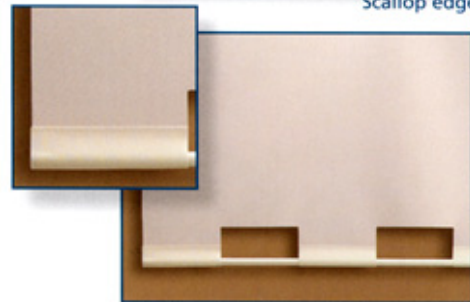

Straight edge

Scallop edge

Castle edge

Blackout

Available in White, Ivory, Chocolate and Stone.

- **In-Store Merchandiser Unit No 9091**
- 1002mm wide x 601mm deep x 2150mm high
- Capacity 90 blinds
- Complete with graphic header board
- Weight 30kg