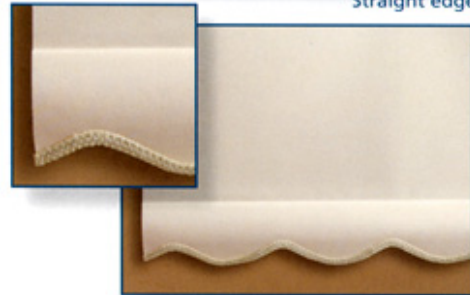

White

Sand

Ivory

Stone

Terracotta

Duck Egg

Chocolate

Claret

Straight edge

Scallop edge

Castle edge

Blackout

Available in White, Ivory, Chocolate and Stone.

- **In-Store Merchandiser Unit No 9091**
- 1002mm wide x 601mm deep x 2150mm high
- Capacity 90 blinds
- Complete with graphic header board
- Weight 30kg